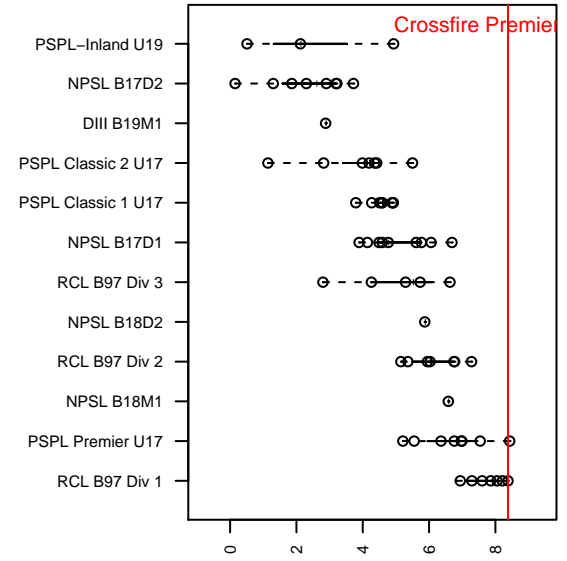

Crossfire Premier A B97

Crossfire Premier SC
 Redmond, WA
 B97 total strength=1906
 attack=55.89 defense=38.21
 fall league = RCL B97 Div 1
 notes= B. James 2012, Schmetzer 2013, Collin

alt names used:
 Crossfire Premier 97 A (WA) (SC)
 CROSSFIRE PREMIER B97 A – COLLINGS (V)
 Crossfire B97 A
 Crossfire Premier B97–Collings A
 CROSSFIRE97B COLLINGS
 Crossfire Premier B97–Collings A
 CROSSFIRE PREMIER BU17 A– COLLINGS (V)
 CROSSFIRE PREMIER B97 A – COLLINGS (V)

Venues played:
 2014 Showcase of Champions U16 Red
 2014 Far West Regionals U16
 2014 Nike Crossfire Challenge Gold U17
 2014 RCL B97 Div 1
 2014 Portland Winter Showcase U17
 2014 WYS Championship B97

**attack and defense variance (black dot)
relative to other teams
and top 10 in region**

**attack and defense rating
relative to others at age
and all opponents in last 13 months**

Performance relative to 13 month average