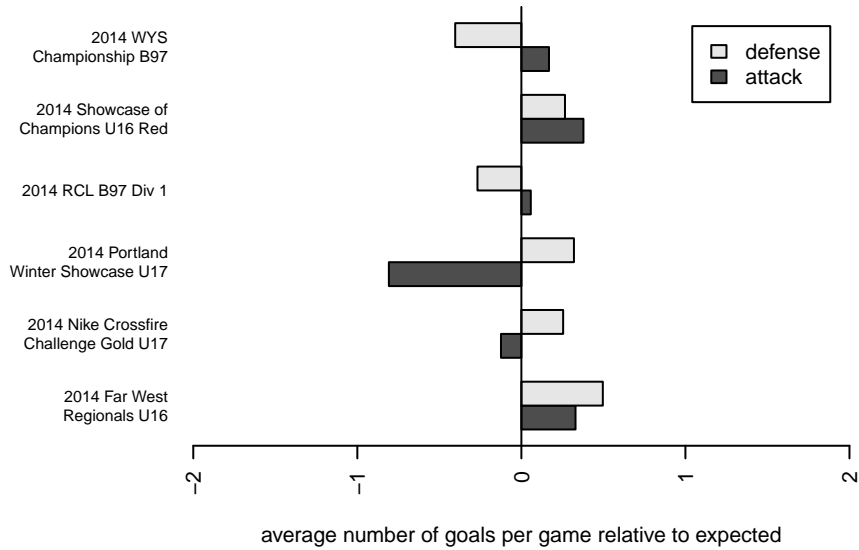

Crossfire Premier A B97

Crossfire Premier SC
 Redmond, WA
 B97 total strength=1906
 attack=55.89 defense=38.21
 fall league = RCL B97 Div 1
 notes= B. James 2012, Schmetzer 2013, Collin

alt names used:
 Crossfire Premier 97 A (WA) (SC)
 CROSSFIRE PREMIER B97 A – COLLINGS (V)
 Crossfire B97 A
 Crossfire Premier B97–Collings A
 CROSSFIRE97B COLLINGS
 Crossfire Premier B97–Collings A
 CROSSFIRE PREMIER BU17 A– COLLINGS (V)
 CROSSFIRE PREMIER B97 A – COLLINGS (V)

Venues played:
 2014 Showcase of Champions U16 Red
 2014 Far West Regionals U16
 2014 Nike Crossfire Challenge Gold U17
 2014 RCL B97 Div 1
 2014 Portland Winter Showcase U17
 2014 WYS Championship B97

**attack and defense variance (black dot)
relative to other teams
and top 10 in region**

**attack and defense rating
relative to others at age
and all opponents in last 13 months**

Performance relative to 13 month average