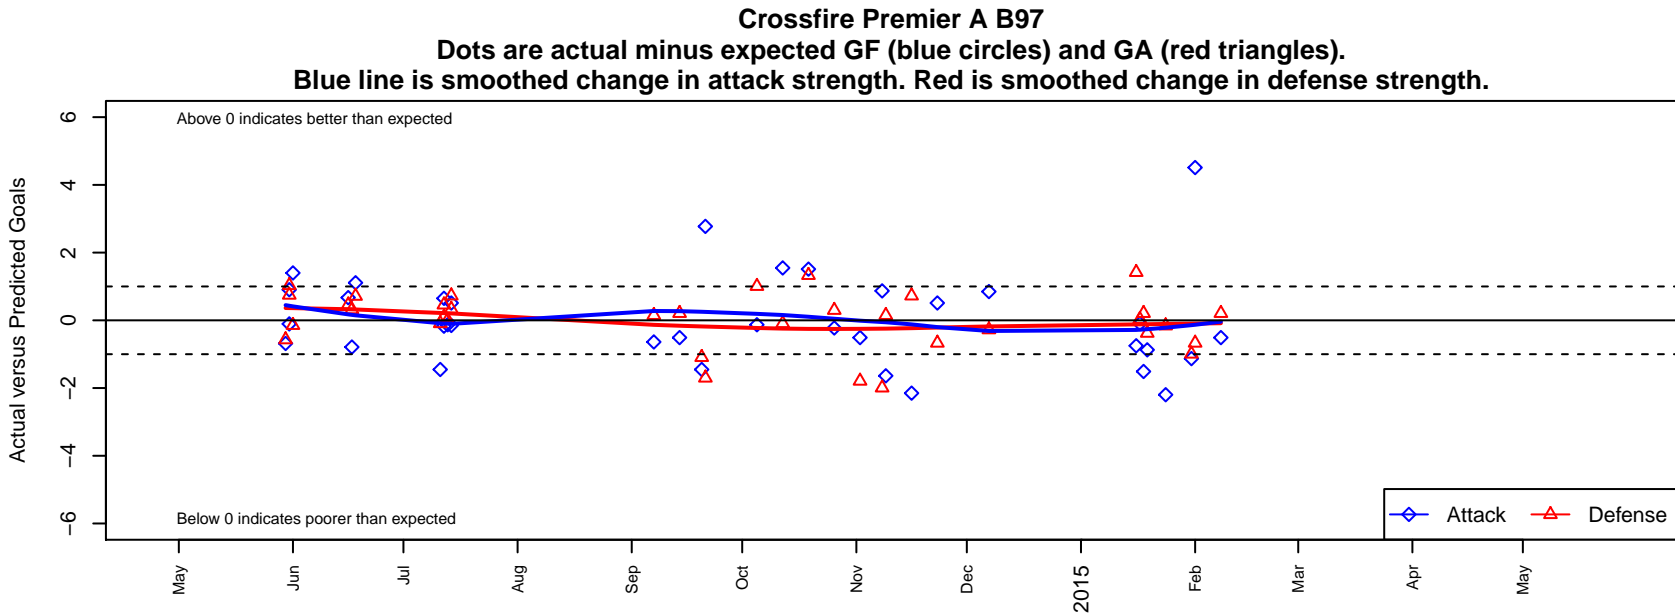

Crossfire Premier A B97

Crossfire Premier SC
 Redmond, WA
 B97 total strength=1906
 attack=55.89 defense=38.21
 fall league = RCL B97 Div 1
 notes= B. James 2012, Schmetzer 2013, Collin

alt names used:
 Crossfire Premier 97 A (WA) (SC)
 CROSSFIRE PREMIER B97 A – COLLINGS (V)
 Crossfire B97 A
 Crossfire Premier B97–Collings A
 CROSSFIRE97B COLLINGS
 Crossfire Premier B97–Collings A
 CROSSFIRE PREMIER BU17 A– COLLINGS (V)
 CROSSFIRE PREMIER B97 A – COLLINGS (V)

**attack and defense variance (black dot)
relative to other teams
and top 10 in region**

**attack and defense rating
relative to others at age
and all opponents in last 13 months**

Performance relative to 13 month average